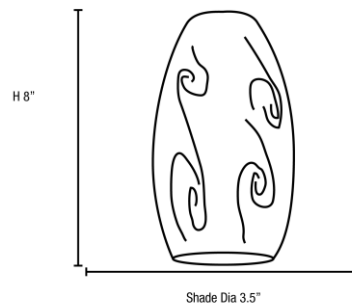

FIXTURE	BACKPLATE / CANOPY
Length:	Length
Width:	Width:
Diameter	Diameter:
Height: 8"	Height: 1.25"
Extension:	
Overall Height: 10-54"	

TECHNICAL SPECIFICATIONS

SPECIFICATIONS

Frame Material: Metal
Diffuser Material: Glass
Lamping Type: E-26 (Incandescent) Jbox: Standard
Lamping Base: E-26 Lamp Wattage: 100 W
Lamp Quantity: 1 Total Wattage: 100 W
Voltage: 120v Lamps Included: No

Project Name: _____

Location: _____

Type: _____

Quantity: _____

Notes: _____

LINE DRAWING

IES FILE

In addition to Access Lighting's purchase and warranty terms and conditions, by signing below or placing an order, you agree that you are authorized to bind the entity placing any order and acknowledge the following: All of sizes and measurements are approximate and all images are for illustrative purposes only. In the event of an inconsistency, the "Product Measurements" section controls. There also may be slight differences in the colors and designs compared to the displayed and printed images.